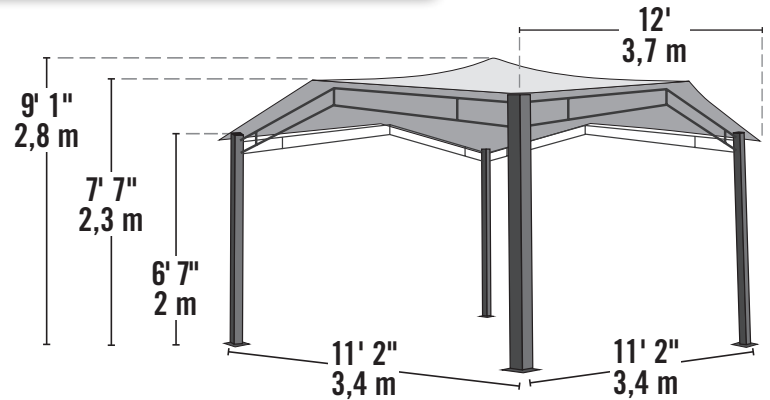

Gazebo Canopy Series

Sequoia Gazebo

Sophisticated shade, perfect for backyard, patio, garden and more.
12 ft. x 12 ft. / 3,7 x 3,7 m

Superior Quality & Elegant Backyard Shade, Affordable Price

- **Attractive Shape, Practical Shade** - A new stylish design for your outdoor entertaining.
- **Superior Shade, Affordable Price** - A stylish choice at a more affordable price point. Adds an elegant aesthetic to backyard, deck, patio, garden and much more.
- **UV Protection in an Attractive Cover** - Durable 300D water resistant and CPAI-84 Sec. 6 fire-rated cover inherently protects against harmful UVA and UVB rays. Cover attaches easily with spring pins at the center and cotter pins along the perimeter.
- **Strong Steel Frame** - High quality steel tube frame is powder coated to resist corrosion and rust. The strong 3.1" x 3.1" square corner posts offer added stability to this already superior quality gazebo unit. A sturdy, steel shade solution to last season after season.
- **Easy Assembly Seasonal Shade** - A great alternative to traditional wood gazebos, this unit assembles easily and does not require additional parts.
- **Stable and Secure** - Four exterior 4" wide cross beam trusses create the shape of the structure, while 8 beams support the roof for reinforced shade coverage. Square tube leg posts feature threaded inserts for a solid roof to leg attachment.

Great For:
 Backyards, patios,
 camp sites, decks,
 seasonal shade and
 protection.

Model # 24010

Packaging Specifications:

- Container Qty.: 405 (40' HighCube)
- Total weight: 100.3 lbs. / 45.5 kg
- Box dimensions:
 81.9 x 14.6 x 6.9 in. / 208 x 37 x 17,5 cm