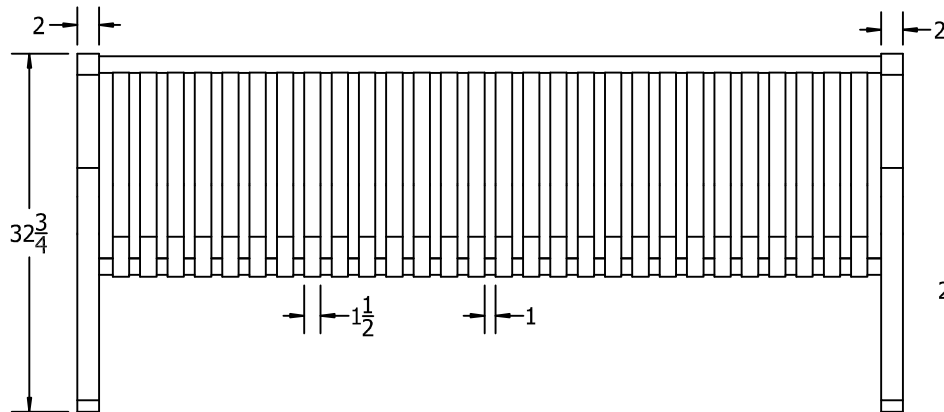

TOP VIEW

3D ISOMETRIC VIEW

FRONT VIEW

SIDE VIEW

STANDARD COLORS

INSERT COLOR CODE IN PRODUCT NUMBER
BLACK= BLA, GREEN= GRE

EXAMPLE: BLACK ASPEN 6 FT. BENCH =
PB 6**BLA**ASP

6 ft. Aspen Bench