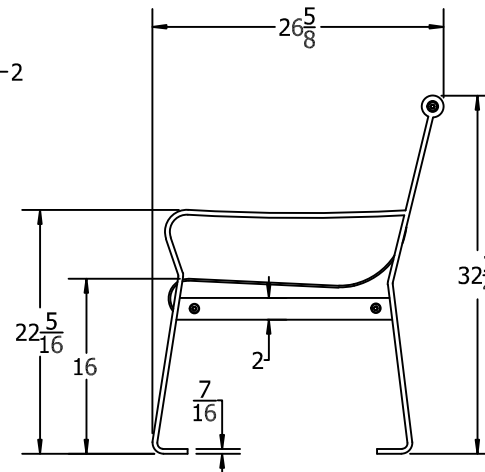

TOP VIEW

3D ISOMETRIC VIEW

FRONT VIEW

SIDE VIEW

STANDARD COLORS

INSERT COLOR CODE IN PRODUCT NUMBER
BLACK= BLA, GREEN= GRE

EXAMPLE: BLACK ASPEN 6 FT. BENCH =
PB 6**BLA**ASP

6 ft. Aspen Bench