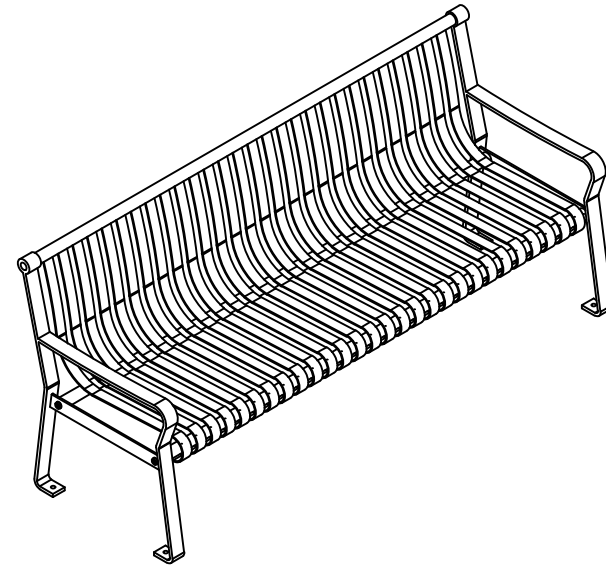

TOP VIEW

3D ISOMETRIC VIEW

FRONT VIEW

SIDE VIEW

STANDARD COLORS

INSERT COLOR CODE IN PRODUCT NUMBER
BLACK= BLA, GREEN= GRE

EXAMPLE: BLACK ASPEN 6 FT. BENCH =
PB 6**BLA**ASP

6 ft. Aspen Bench